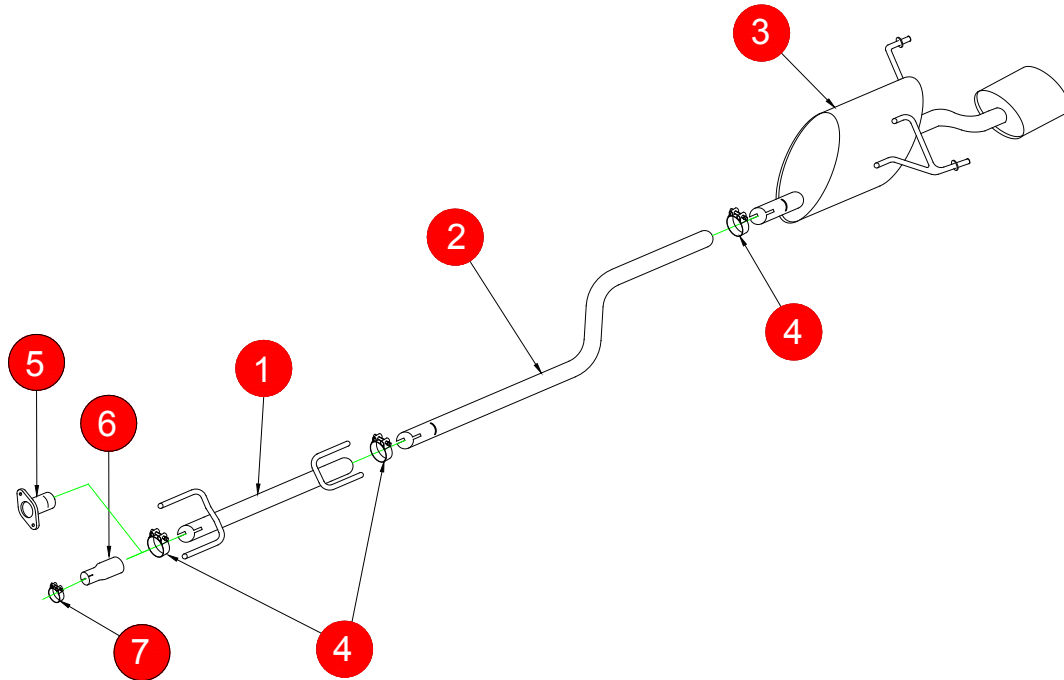

CAR	Astra MK5 Hatch/Sporthatch	PART NO.	SVXS045
YEAR	05-09	FIT KITS	064 FK
NOTES	Depending on which model you have, will depend on which adaptor and clamp you need to use,. The table below shows you what clamp to use with the adaptor	FEATURES	Pipe diameter:- 63.5mm/2.5"

NO.	PART NO.	DESCRIPTION	QTY
1	703GM	Front Silencer	1
2	708GM	Link Pipe	1
3	716GM47	Rear Silencer	1
Fit Kit			
4	Z016.10064	65mm H/D Clamp	3
5	705GM	Adaptor (If O.E has a flange then use 705GM, i not use correct AD)	1
6a	AD05	Adaptor 63.5mm - 55.5mm (Use with item 7a)	1
6b	AD06	Adaptor 63.5mm - 50.5mm (Use with item 7b)	1
6c	AD08	Adaptor 63.5mm - 45.5mm (Use with item 7c)	1
7a	Z016.10004	55-59mm Clamp	1
7b	Z016.10002	51-55mm Camp	1
7c	Z016.10003	47-51mm Clamp	1